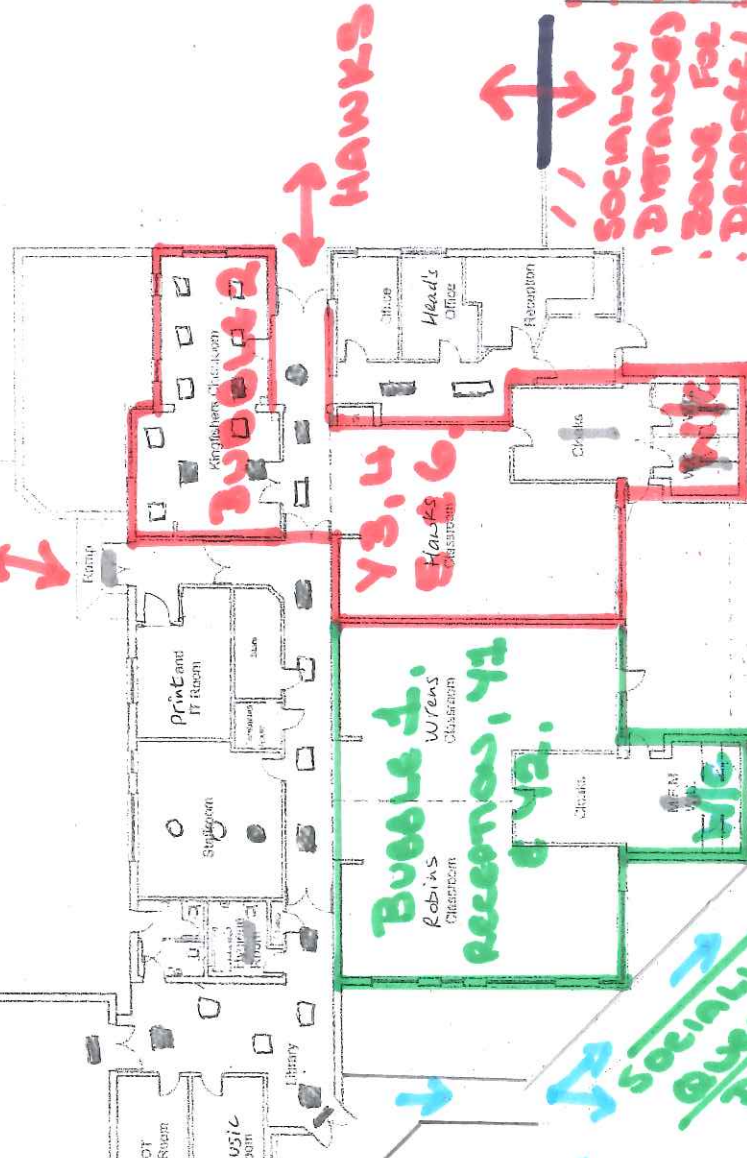

PLAYGROUND  
+ ORCHARD

ZONES & ROTATED  
BETWEEN BUBBLES

KINGFISHERS

PLEASE DO NOT ENTER GATE UNTIL ALLOTTED TIME

ONE WAY SYSTEM.  
ENTER BY HIGH STREET GATE.

SOCIALLY DISTANCED  
ZONE FOR DROP OFF / PICK UP

SOCIALLY DISTANCED  
ZONE FOR DROP OFF / PICK UP

CAR PARK  
NO CAR ACCESS  
8:30 → 8:55am  
3:00 → 3:30pm

EXIT VIA MILLERS CLOSE